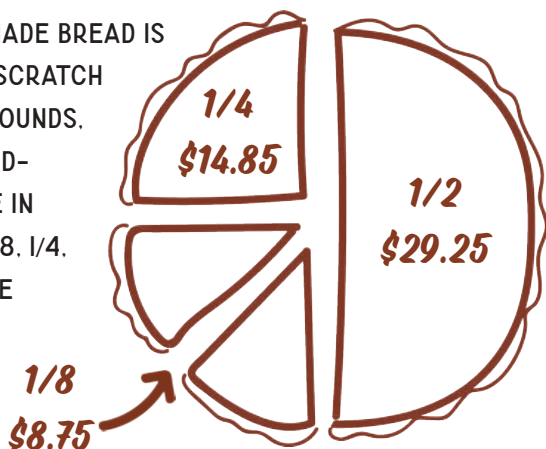

RICHIE OLIVE OIL POACHED TUNA, NICOISE OLIVES, ROASTED PEPPERS, GREEN BEANS

THE ROADIE

SANDWICH SPECIAL OF THE DAY
COMING SOON!

OUR HOUSE-MADE BREAD IS BAKED FROM SCRATCH DAILY IN 12" ROUNDS. SHORTY'S SANDWICHES COME IN FOUR SIZES: 1/8, 1/4, 1/2 AND WHOLE ROUNDS.